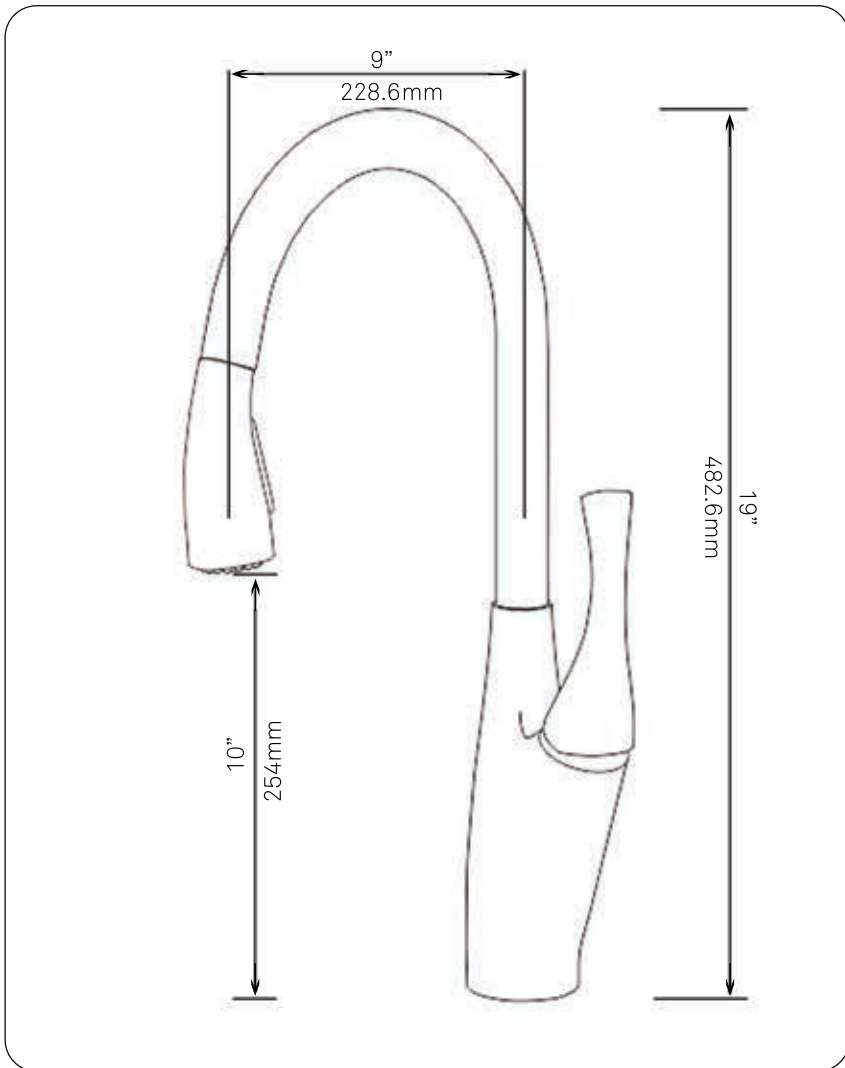

NOTES

Novatto reserves the right (1) to make changes in specifications and materials, and (2) to change or discontinue models, both without notice or obligation. Dimensions are for reference only, see www.NovattoInc.com for finish options and product availability.

Novatto Inc
TOLL FREE 844.404.4242
www.NovattoInc.com